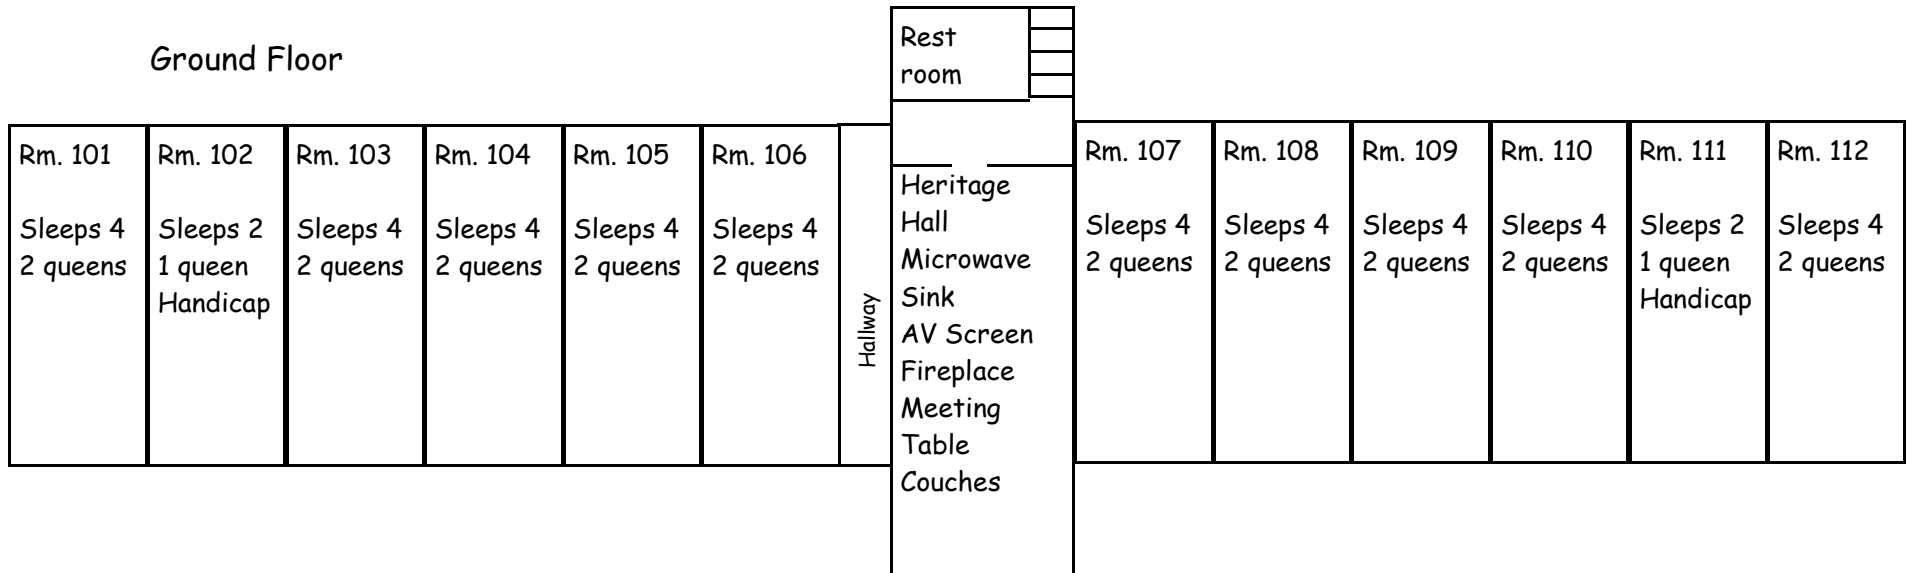

Forrest Lodge Floorplan

(not to scale)

Second Floor

Ground Floor

Total of 46 queen beds that sleep 92 persons.

All rooms enter from the outside, the second floor rooms from stairs at either end of the building and a second story balcony.