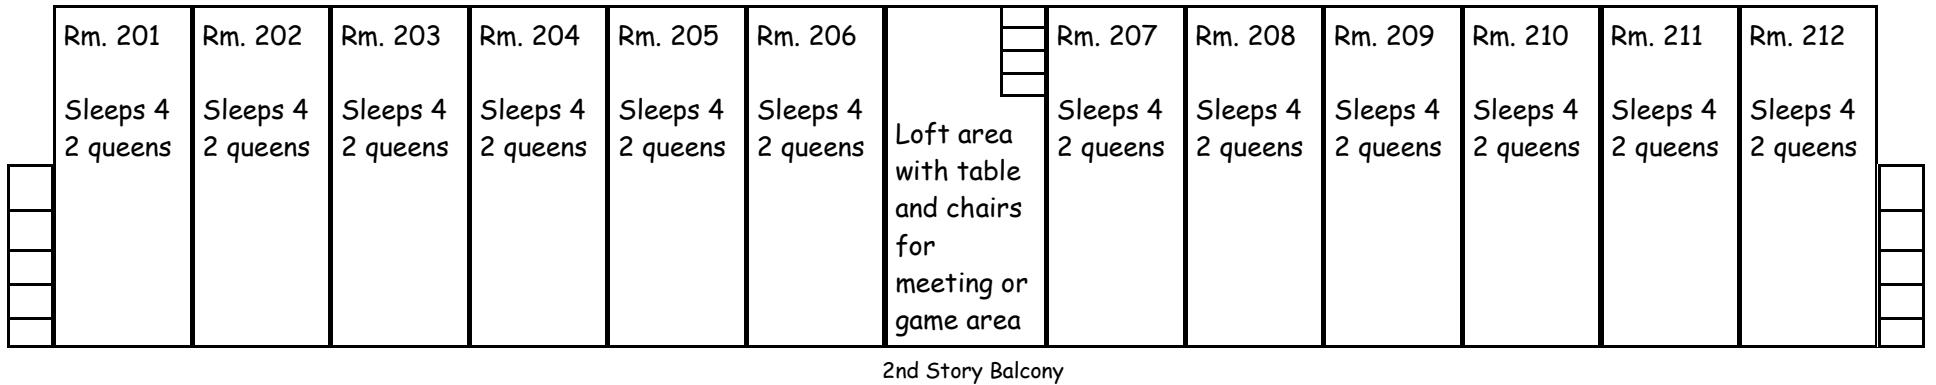

Forrest Lodge Floorplan

(not to scale)

Second Floor

Ground Floor

Total of 46 queen beds that sleep 92 persons.

All rooms enter from the outside, the second floor rooms from stairs at either end of the building and a second story balcony.