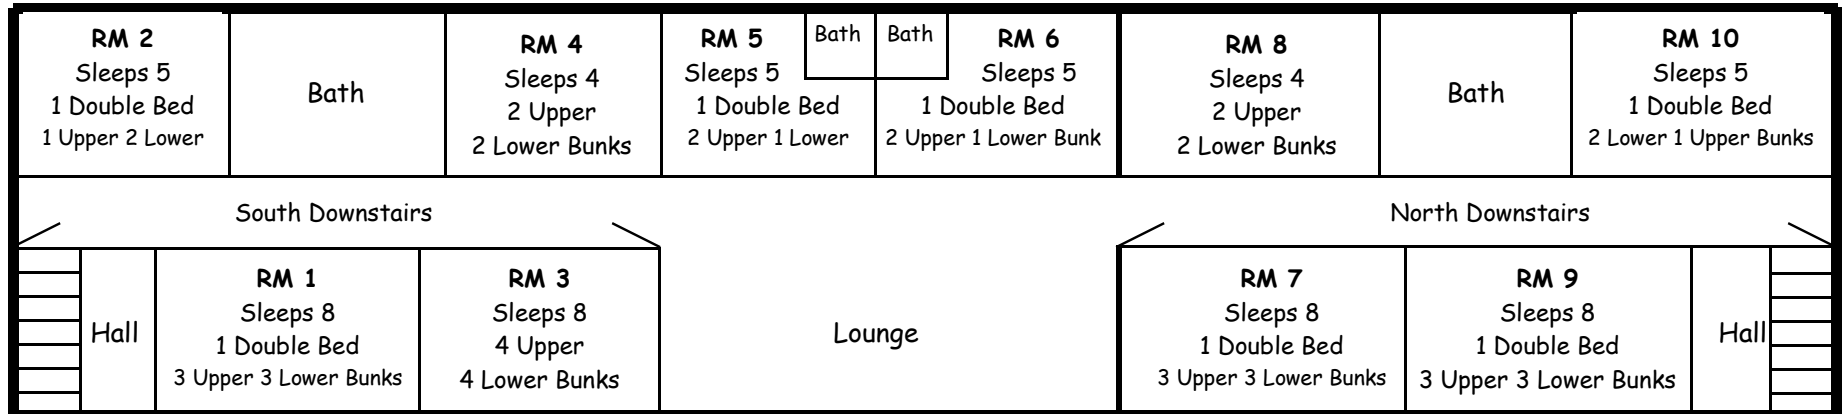

Laity Dorm

120 Single Beds (59 Upper Bunks, 61 Lower Bunks),

7 Double Beds

134 Total Persons

Not to Scale

South: 12 Rooms - 6 Down, 6 Upstairs
 70 Single Beds and 4 Double Beds
 For a total of 78 persons
 35 of the 70 singles are upper bunks
 Includes Downstairs Lounge

North: 9 Rooms - 4 Down, 5 Upstairs
 50 Single Beds and 3 Double Beds
 for a total of 56 Persons ;
 24 of the 50 singles are upper bunks
 Includes Upstairs Lounge