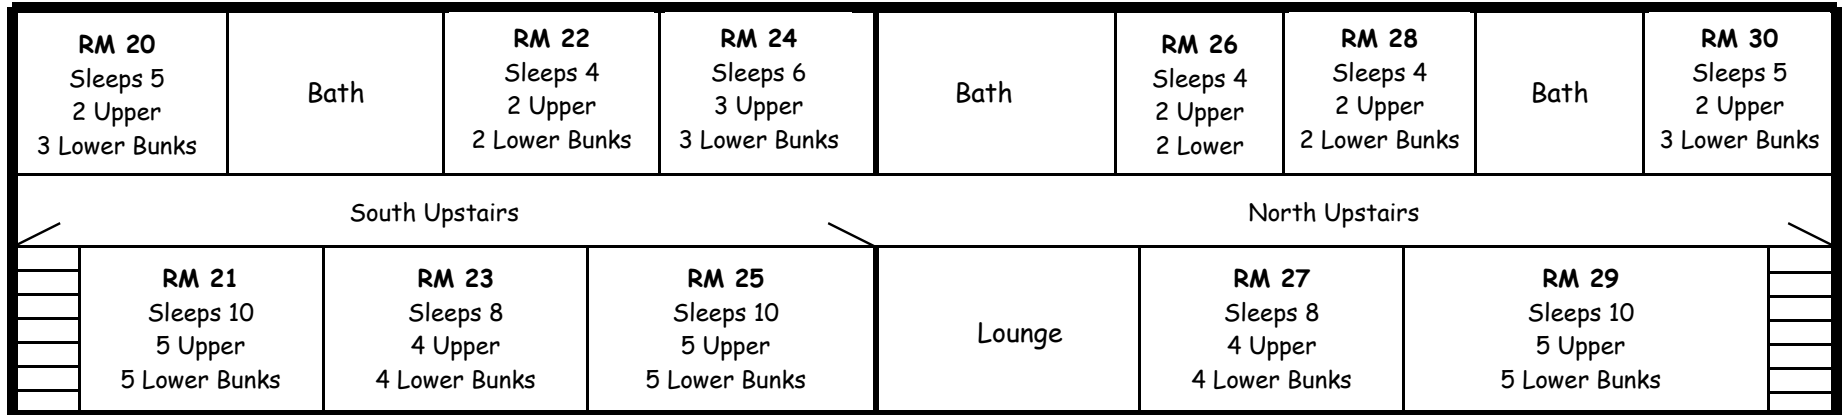

Laity Dorm

120 Single Beds (59 Upper Bunks, 61 Lower Bunks),

7 Double Beds

134 Total Persons

Not to Scale

South: 12 Rooms - 6 Down, 6 Upstairs
 70 Single Beds and 4 Double Beds
 For a total of 78 persons
 35 of the 70 singles are upper bunks
 Includes Downstairs Lounge

North: 9 Rooms - 4 Down, 5 Upstairs
 50 Single Beds and 3 Double Beds
 for a total of 56 Persons ;
 24 of the 50 singles are upper bunks
 Includes Upstairs Lounge